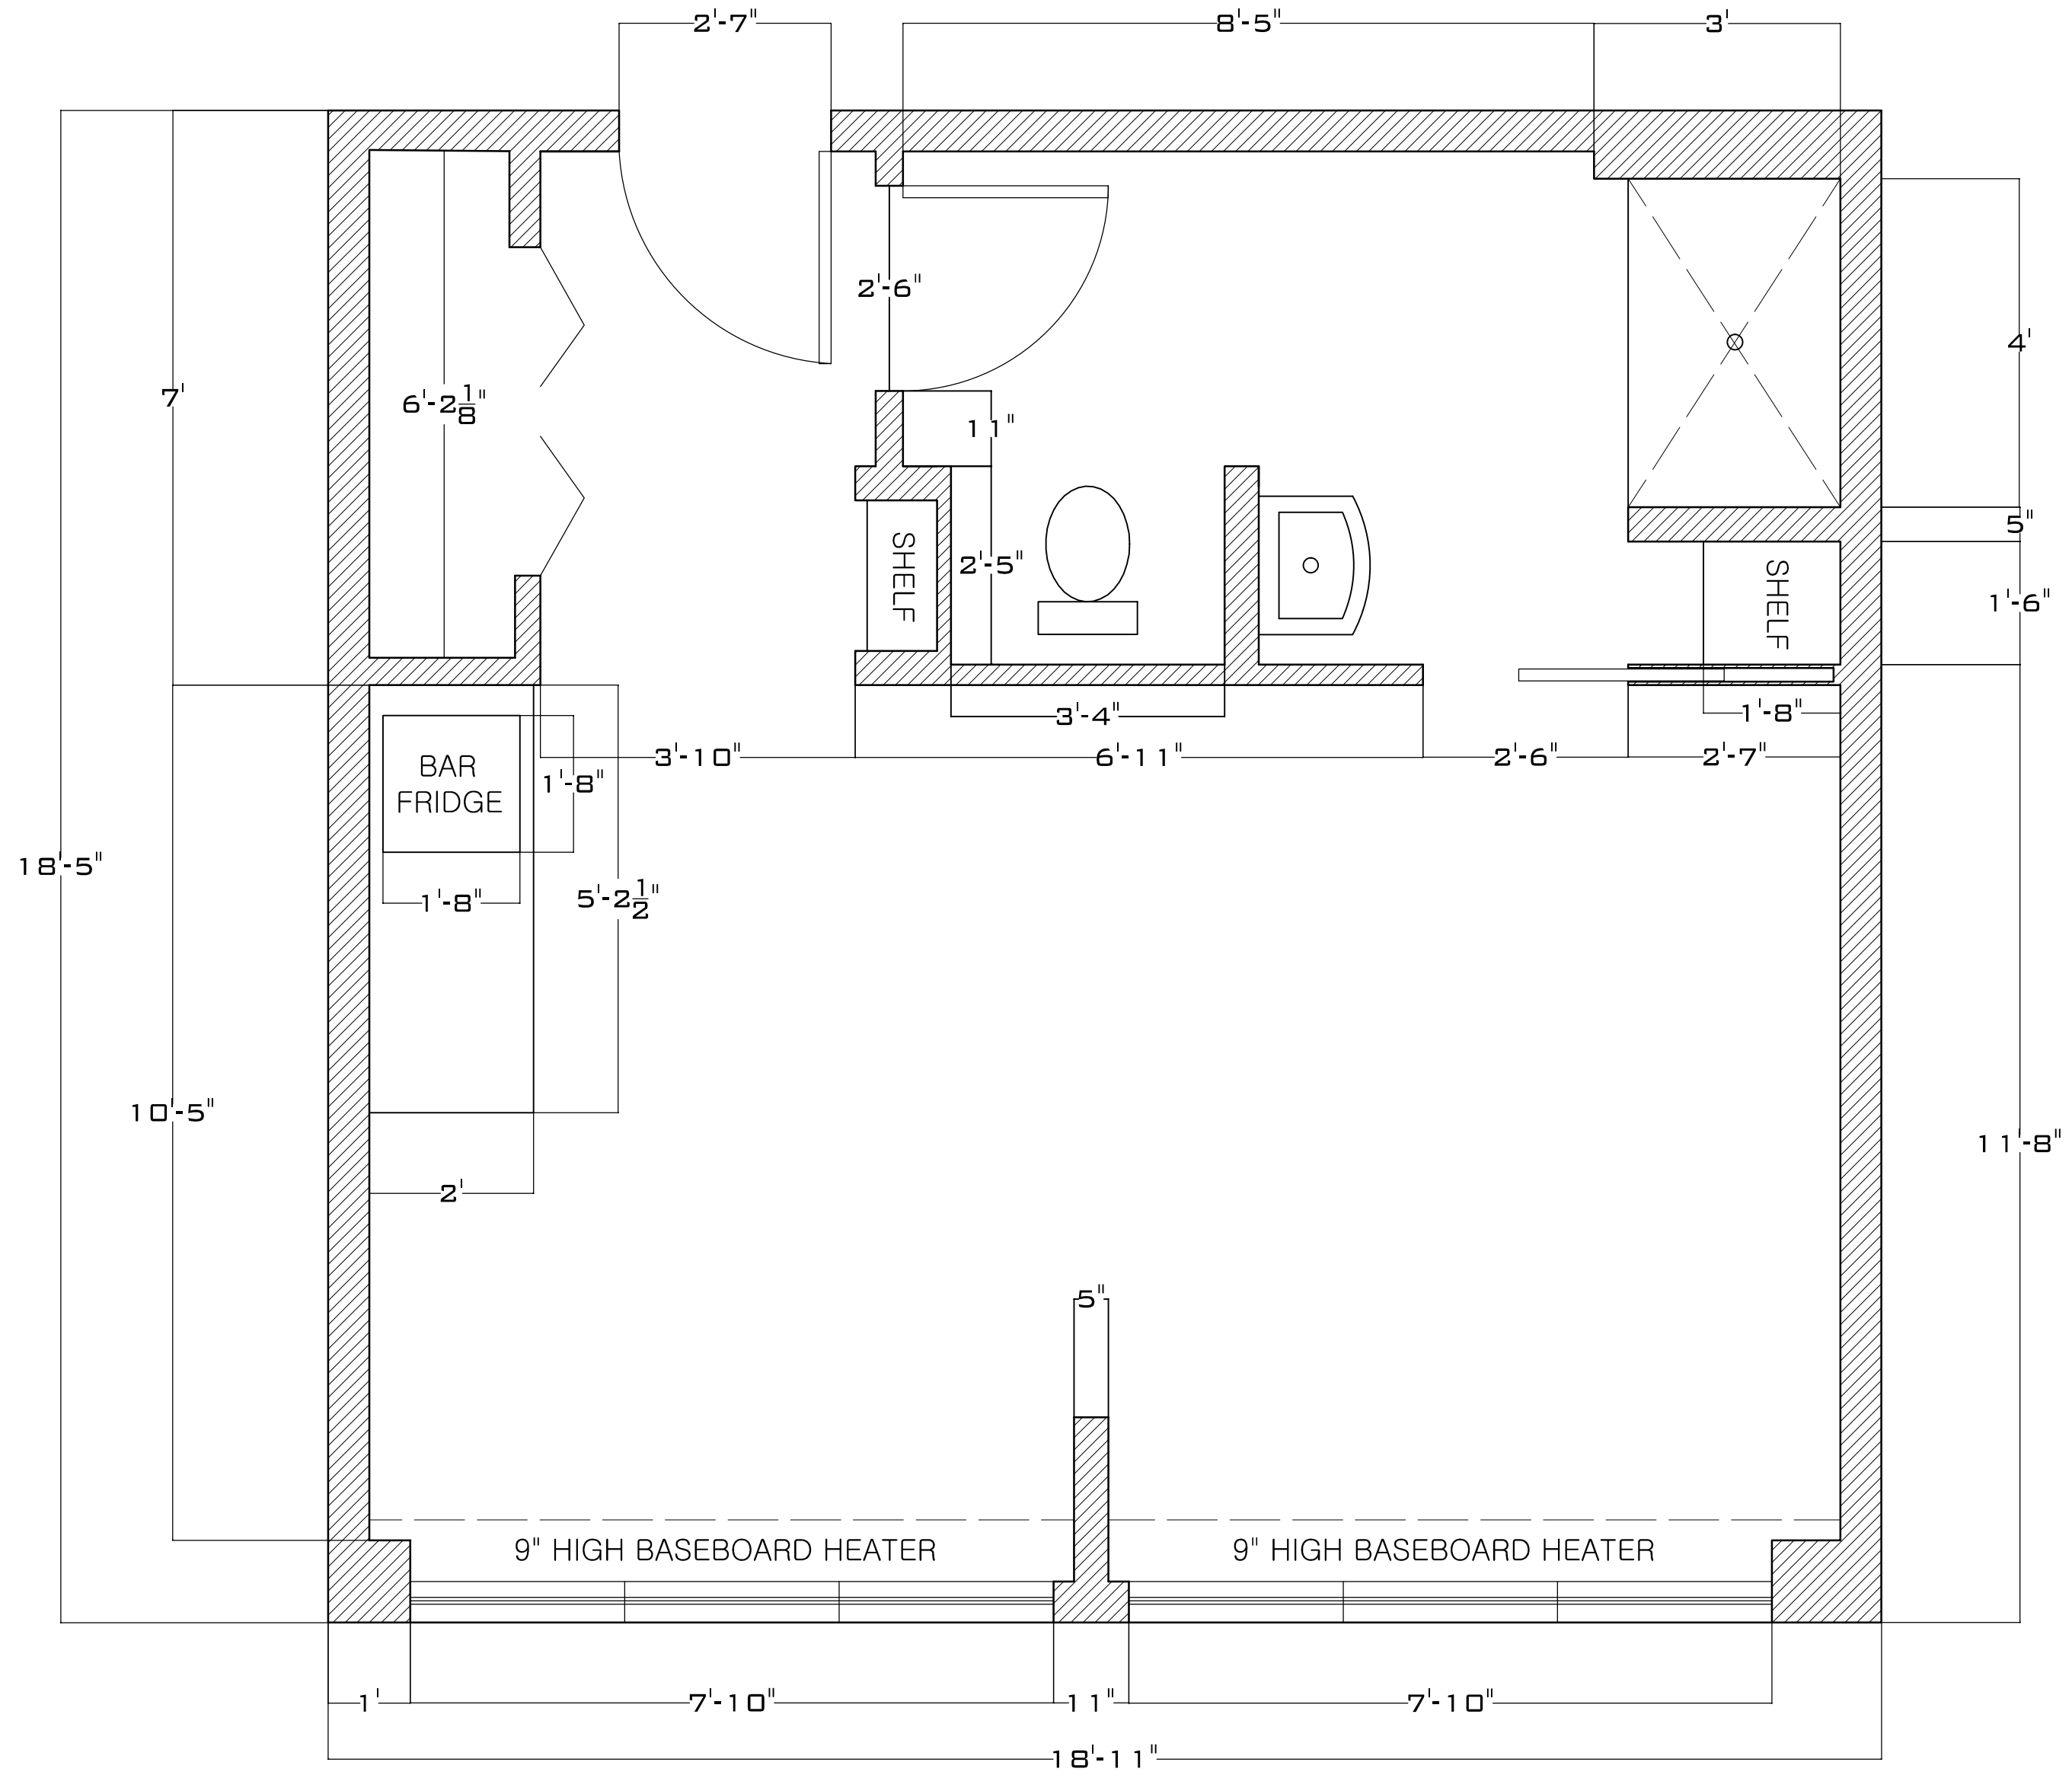

ALL-INCLUSIVE SUITE

Square ft = 312.48